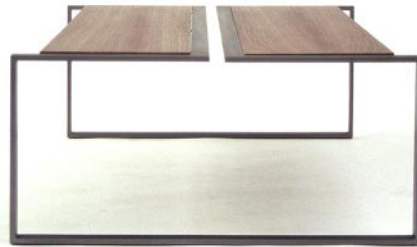

BEN BUETTNER FURNITURE

2240 McKinley Ave.
Berkeley CA 94703
510.414.8074
info@benbuettnerfurniture.com

NOVA COFFEE TABLE
H 12" | W 26" | L 45"